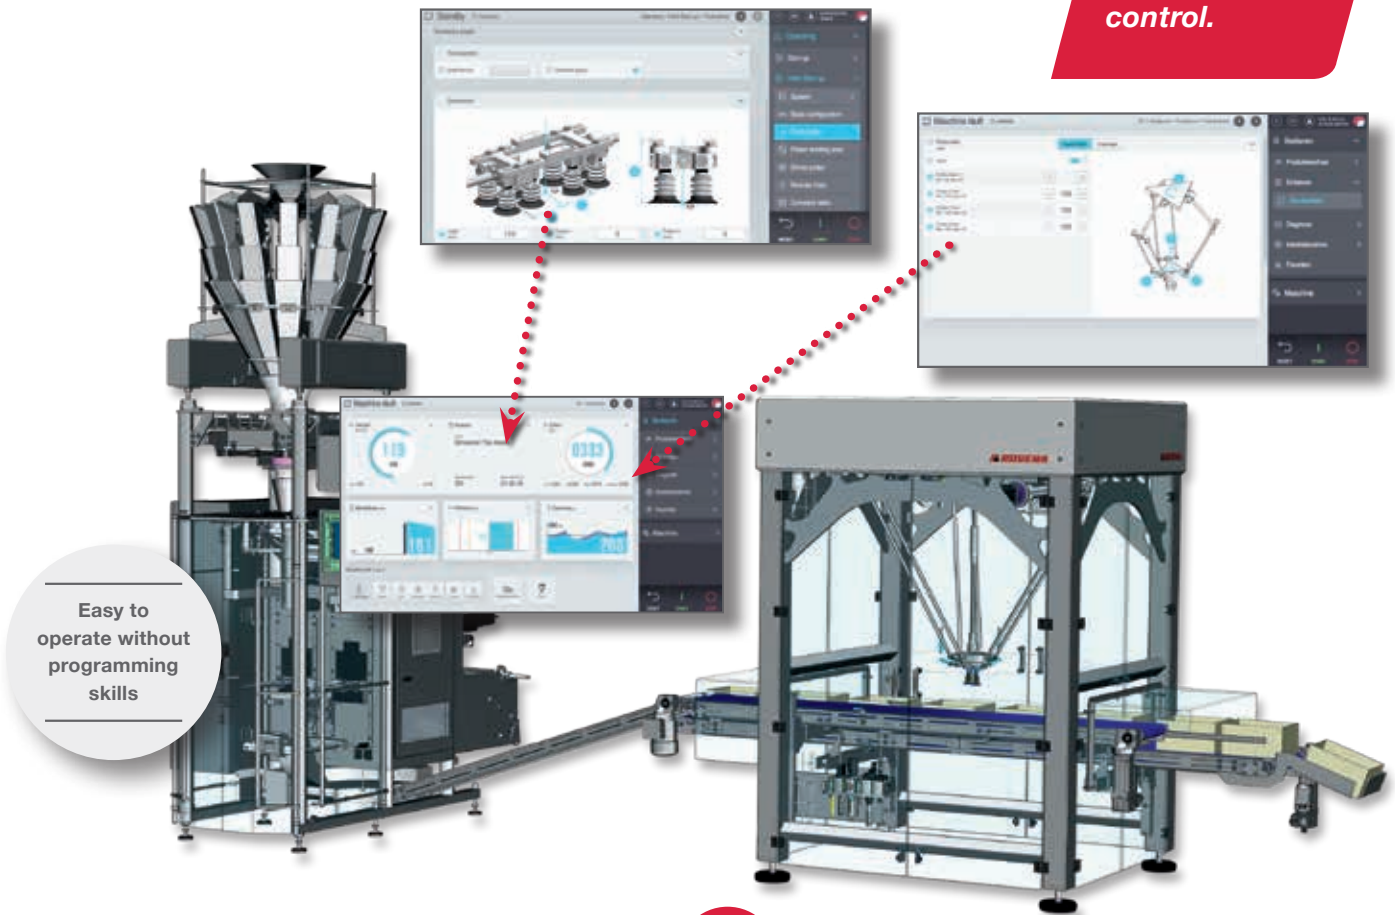

# PICKER EPU

*All machines  
fully integrated  
in one  
machine  
control.*

For loading of various cartons, boxes and crates and for equipping feeding systems.

## The highlights.

- Intuitive, easily understandable operation, user interface with graphic support in national language. Can be operated without robot programming skills as fully integrated in one machine control. For example laying schemes can be adjusted and changed through the display of up-or downstream machines.
- Real-time synchronization of motion profiles and axes
- Flexible to use, can be combined with cartoning machines and box erectors or box closing systems
- Operating radius of 1200 mm and a load capacity of up to 6 kg, depending on the performance
- Quick, tool-free format change
- Small footprint
- The whole packaging process can be controlled via ROVEMA P@ck-Control and runs with smooth and gentle movements. This protects product and packaging, even at high speeds and ensures a longer machine service life.