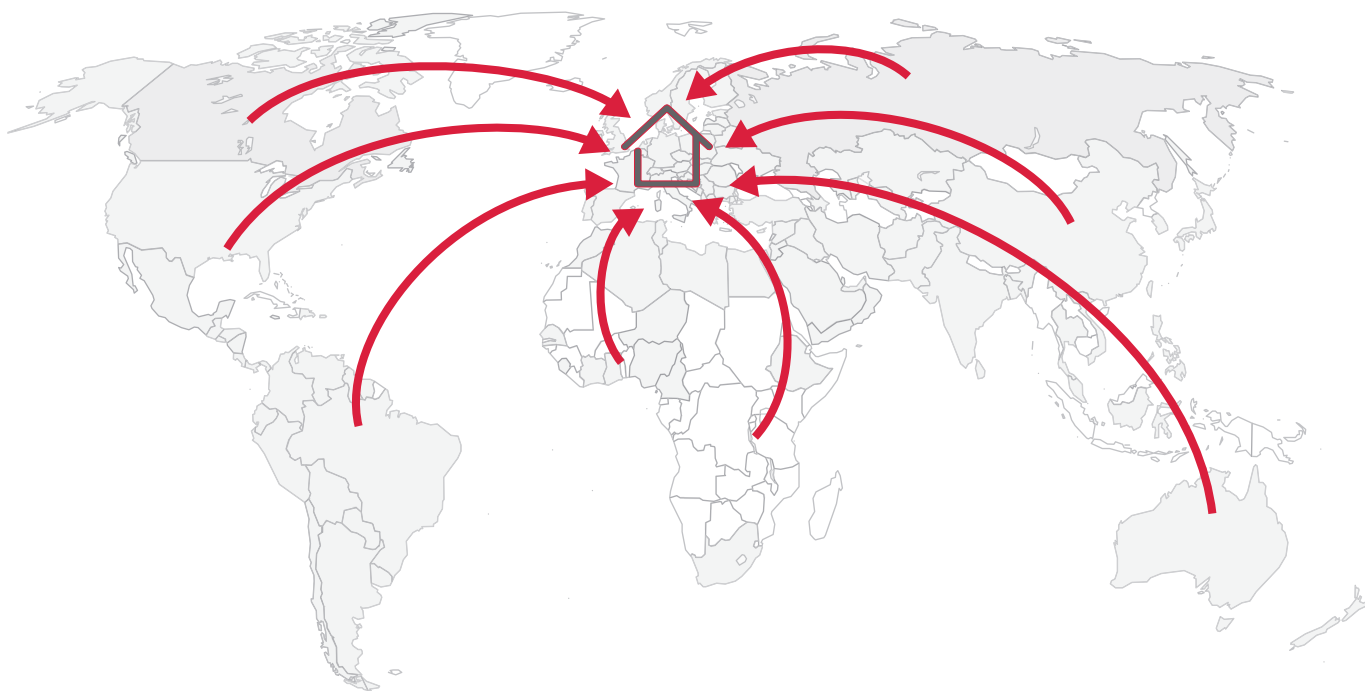

REGISTRATION

You can register your employees anytime for the desired training course via email: training@rovema.de.
Of course you can contact your local ROVEMA representative as usual.

training

ROVEMA GmbH
Industriestrasse 1
D-35463 Fernwald
Tel.: +49 641 409-141/146
training@rovema.de
www.rovema.com/en